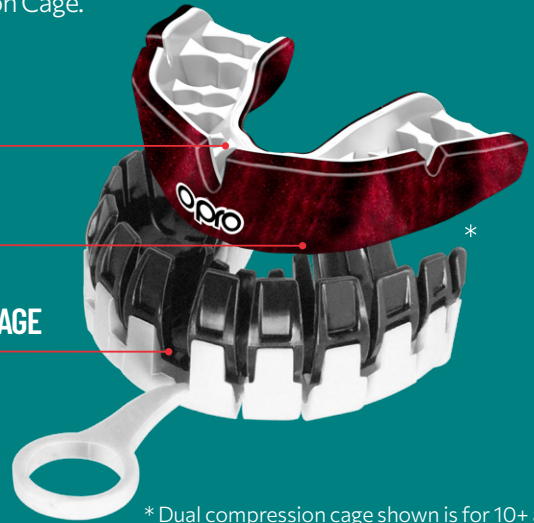

INSTANT CUSTOM-FIT

The Instant Custom-Fit mouthguard needs no dental impression and is manufactured using the same equipment and identical material as a traditional mouthguard, but is fitted by the wearer in one simple stage using our patented Compression Cage. This is possible due to these 3 main features of the Instant Custom-Fit:

1 PATENTED FIN TECHNOLOGY

2 DENTAL GRADE PROTECTIVE SHELL

3 PATENTED DUAL COMPRESSION CAGE