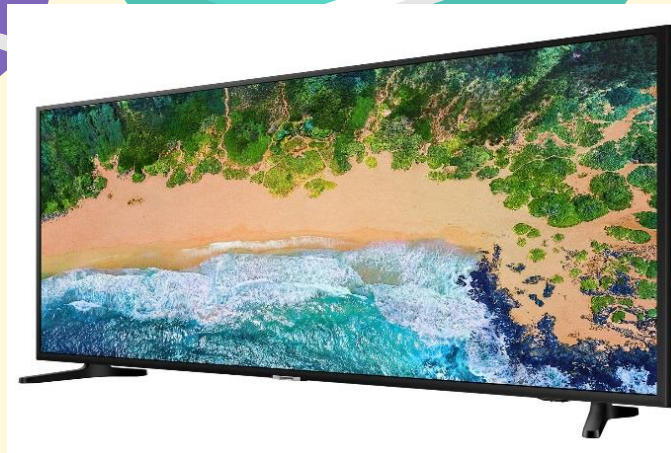

# The RGS Spring Raffle

(full details below)

50" TV & Games console of your choice!

(PS4 or Xbox one X)