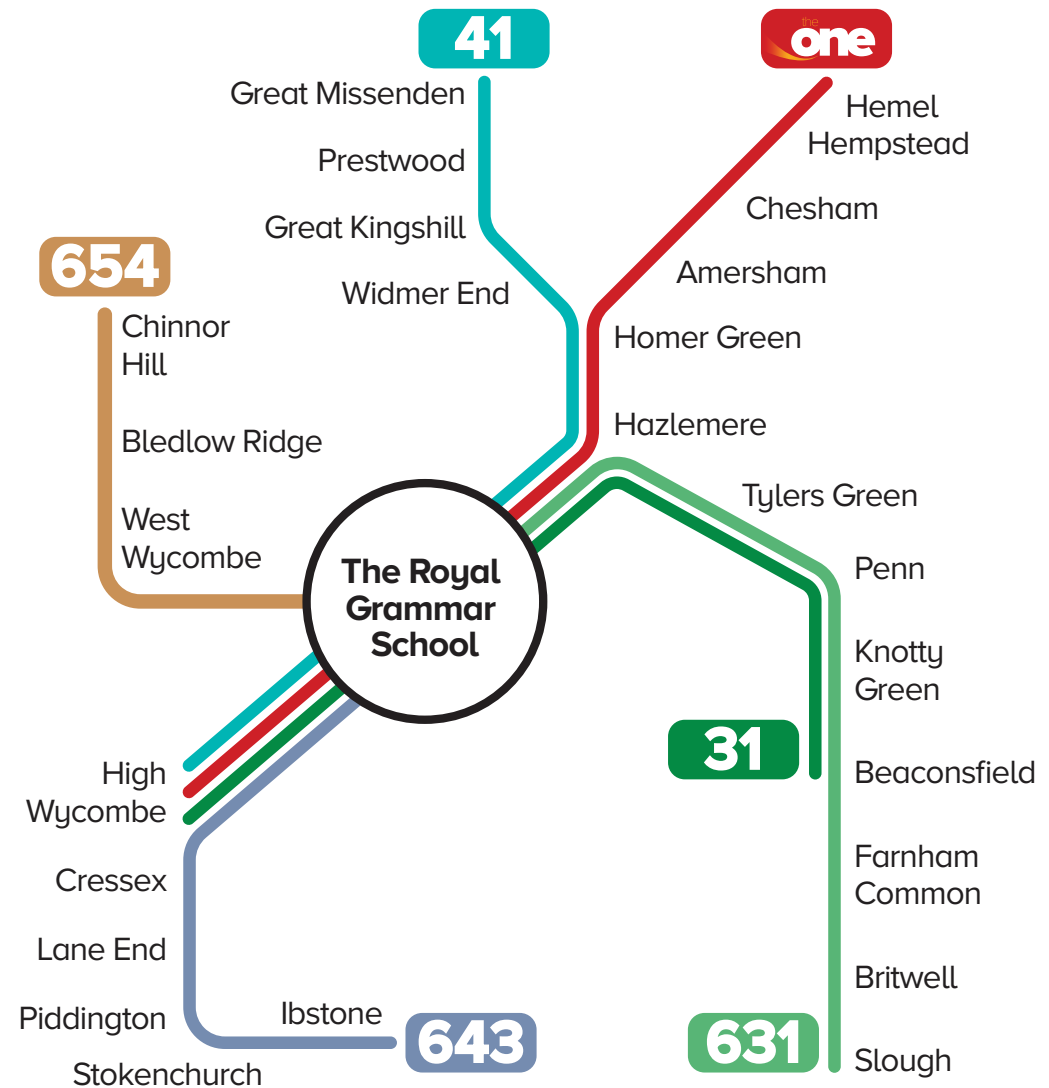

Welcome

This guide is designed to help parents and students understand bus travel options to The Royal Grammar School for the 2026/27 academic year.

Carousel Buses operate a comprehensive network of local bus and dedicated college services to The Royal Grammar School. There is a diagram of routes on the next page, or see page 10 for a list of destinations and which services go there.

We are pleased to be introducing a new dedicated school route for September 2026. Route **631** will offer new direct connections to RGS for students from Slough, Britwell and Farnham Common, with improved connections for students in Beaconsfield and Knotty Green.

Benefits

Flexible travel: Passes are valid on our network of local bus services at any time on all days of the week – perfect for after school activities, weekend sports or days out with friends.

Real-time tracking: Track your bus and receive live updates using our mobile app.